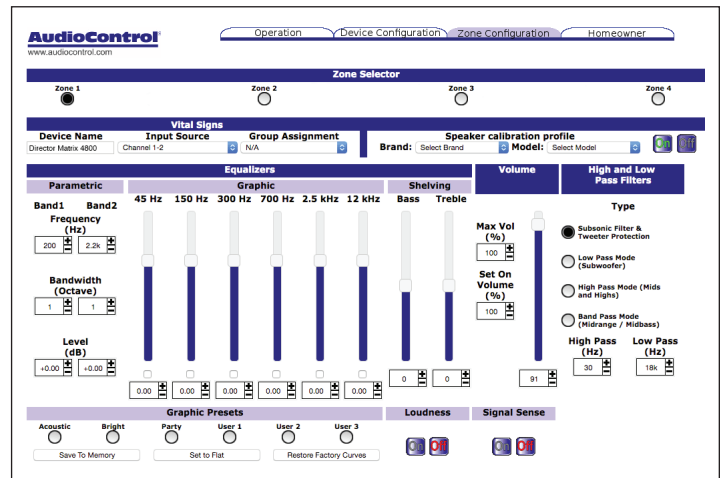

Zone Configuration Screen